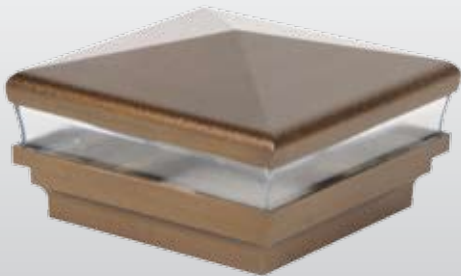

NEPTUNE

Low Voltage Post Cap