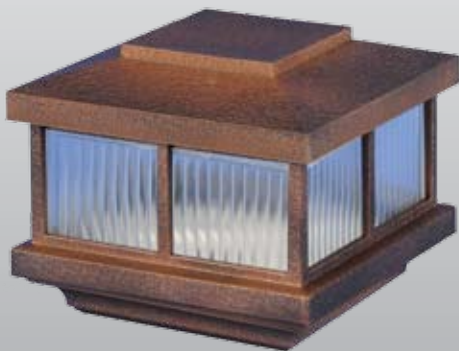

 *Designer
Products* 

INNOVATIVE PRODUCTS FOR THE VINYL
FENCE, DECK & RAILING INDUSTRY

Designer Products

OUR MISSION

The Mission of LMT Mercer Group, Inc. is to be the industry leader in the manufacturing of vinyl caps, accessories and kit products. We will accomplish this by setting the benchmark for quality, customer service and competitive pricing.