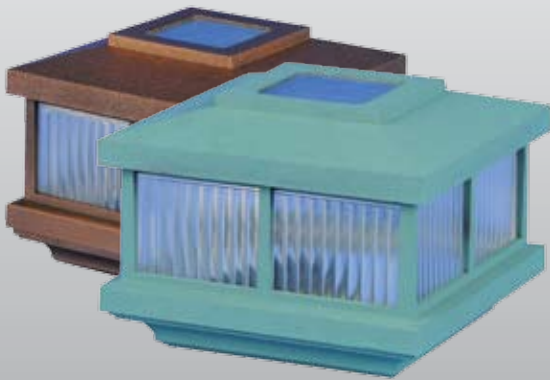

Designer

• **Deck & Rail Components**

LMT Mercer Group, Inc's innovative Designer Deck and Rail Components transfer your ordinary wood, pvc, or wood composite decks to the extraordinary. From decorative post skirts, brackets, post caps, and lighting LMT's products come in an array of eye catching, durable finishes and materials.