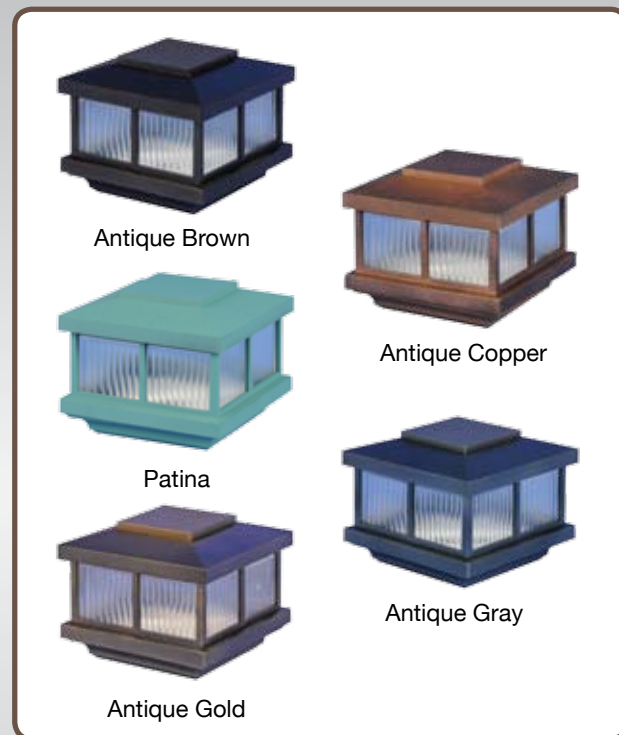

Color Key

Special colors and finishes available

Colors Available in, Antique Brown, Antique Copper, Patina, Antique Gray, Antique Gold