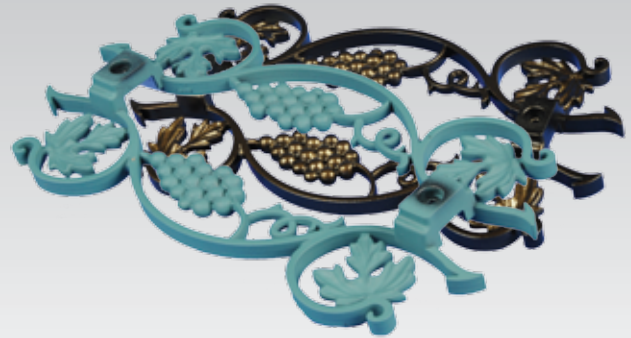

Designer

• **Decorative Accents**