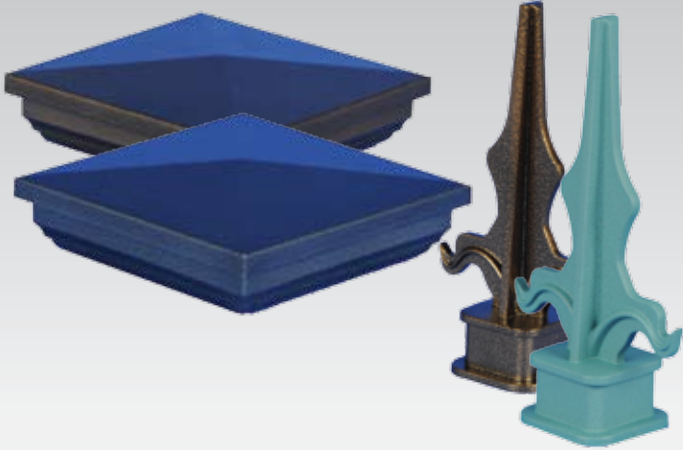

Designer Products TABLE OF CONTENTS

Designer

• **Post & Picket Caps**