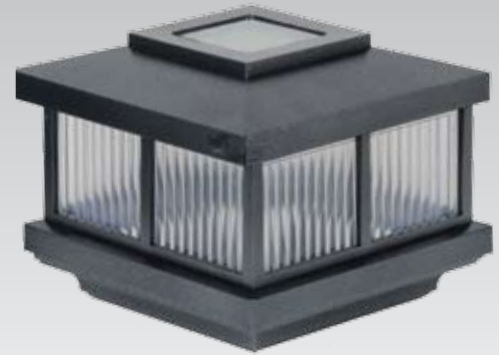

Available for a variety of post sizes for wood, wood composite, PVC and other applications

WWW.LMTPRODUCTS.COM

SOLAR LIGHTING

LMT Mercer Group, Inc's Solar Post Caps light up your deck at night and by day the Designer Solar Caps add beauty with the attractive finishes of your choice. Designer Solar Lights eliminate the hassles of wiring or electricity.

NEPTUNE

Solar Post Cap

(Shown in Low Voltage)

CAPE MAY

Solar Post Cap

(Shown in Low Voltage)

CAMBRIDGE

Solar Post Cap