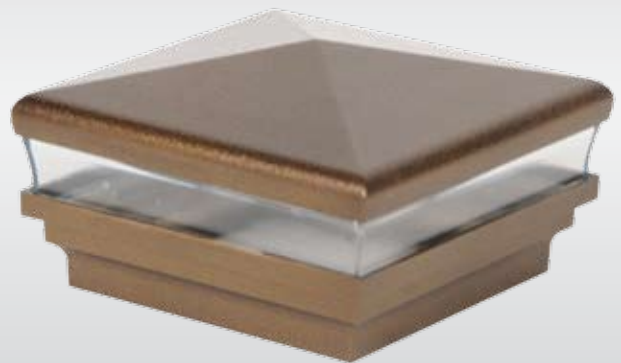

LMT Mercer Group, Inc. will also set the pace for new innovations by employing the industry's best. We will be creative not only with the development of new products, but with manufacturing, distribution and sales. We will use all resources available to us in order to make our customers the most competitive they can be, since we are not only their vendor but also their partner.

Anthony Lesenskyj
President

LMT Mercer Group, Inc. was formed in 1987 and supplies the vinyl and wood composite fence and deck industry with high quality component parts. Today, LMT is the largest manufacturer of vinyl fence, deck and railing accessories in the U.S. and Canada, offering more than 950 products from which to choose. We manufacture a broad range of products designed to meet the needs of a diverse and demanding customer base, introducing at least 20 new products each year.

Headquartered in Lawrenceville NJ, we operate manufacturing plants in New Jersey and Ohio, with distribution centers in New Jersey, Ohio and Utah.

LMT uses automatic high-cavitation tooling to sustain its competitive edge. LMT operates 33 state-of-the-art injection molding machines equipped with servo-robotics and nitrogen gas-assist capabilities. Machine sizes range from 60 to 1,000 tons.

Dedicated Customer Service and Sales teams ensure that customers receive individual attention and care throughout the order process.