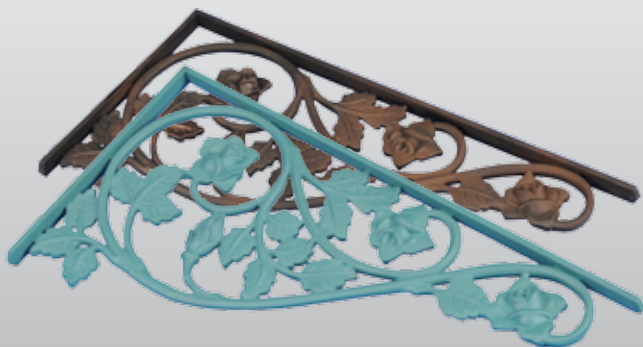

Designer Products

LMT introduces The Designer product line, a metallic and ceramic powder coated product line to enhance your customer's fence, deck, and handrail.

The Designer product line allows for the custom design look by using accent colors with textured finishes. There are six standard colors to choose from, and some products can be mixed with standard LMT PVC/ Acrylic colors. Custom colors and products are also available.

Standard Designer finishes and colors are Patina, Antique Copper, Antique Gray, Antique Gold, Antique Brown, and Copper. The Mystic, Neptune, Cape May, and Haven post caps can have different finishes on top and lower base (skirt) portion of caps, or the top and base can also be a PVC/ acrylic color such as white, almond, khaki, beige, or black.

The LMT Designer products carry a 20 year replacement warranty and will not tarnish like stamped metal post caps.