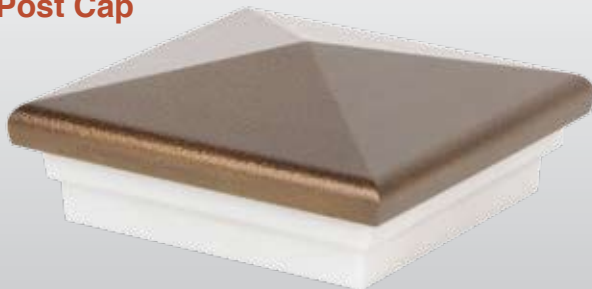

NEPTUNE

Solar Post Cap

(Shown in Low Voltage)

CAPE MAY

Solar Post Cap

(Shown in Low Voltage)

CAMBRIDGE

Solar Post Cap

CLASSIC

Solar Post Cap

CLASSIC

Solar Post Cap

Available for a variety of post sizes for wood, wood composite, PVC and other applications

WWW.LMTPRODUCTS.COM

POST CAPS

LMT Mercer Group, Inc's Designer Post Caps are an excellent option to add that attractive designer look to your fence, deck, handrail, and outdoor products. The variety of color and finishes make the Designer Post Caps the best available in the industry.

CAPE MAY

Post Cap

NEPTUNE

Post Cap

CABALLO

Post Cap

FLAT

Post Cap