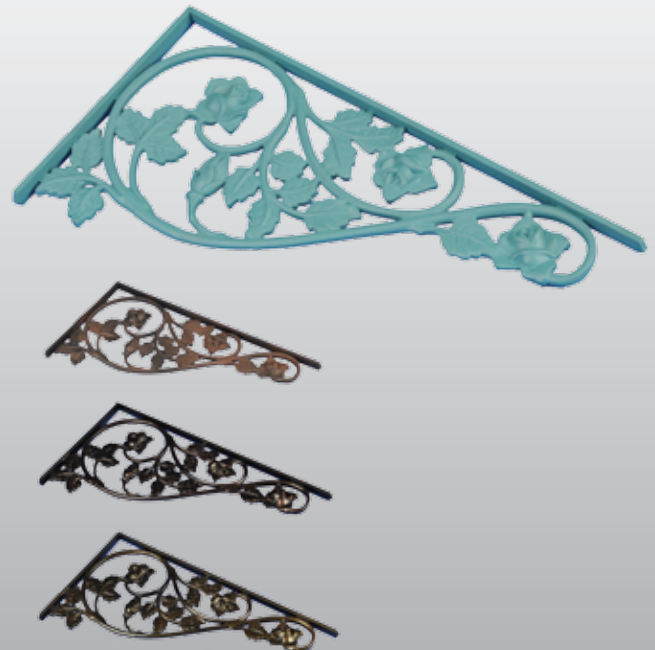

PICKET SCROLLS

Choose the picket scroll that enhances your fence, stair rail or deck rail.

BORDEAUX SCROLL

Decorative Accents

ROSE SCROLLS

Offering customers a choice of unique decorative accents gives LMT Mercer Group, Inc. a leading edge over the competition. Our assortment includes accents that work on fences, railing, mailboxes, arbors and gazebos. A variety of sizes and six color options allow for even more customizing.

MEDIUM ROSE SCROLL

Decorative Accents

LOW VOLTAGE LIGHTING

Low Voltage Lighting presents both style and grace for your deck, patio, or backyard getaway. The hard wired system allows you to control the lighting, turning it on when you need it and off when you don't. Perfect for entertaining areas that require light in the evenings or to simply showcase your fence, deck, or patio areas. LMT's low voltage caps light up your deck at night and by day the Designer Low Voltage Caps add beauty with the attractive finishes of your choice.