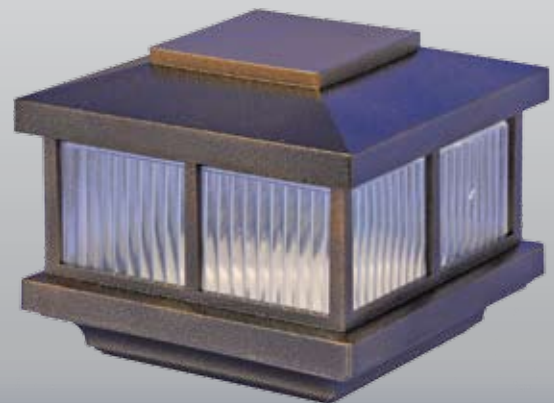

LMT Mercer Group, Inc. will also set the pace for new innovations by employing the industry's best. We will be creative not only with the development of new products, but with manufacturing, distribution and sales. We will use all resources available to us in order to make our customers the most competitive they can be, since we are not only their vendor but also their partner.

Anthony Lesenskyj
President

LMT Mercer Group, Inc. was formed in 1987 and supplies the vinyl and wood composite fence and deck industry with high quality component parts. Today, LMT is the largest manufacturer of vinyl fence, deck and railing accessories in the U.S. and Canada, offering more than 950 products from which to choose. We manufacture a broad range of products designed to meet the needs of a diverse and demanding customer base, introducing at least 20 new products each year.

Headquartered in Lawrenceville NJ, we operate manufacturing plants in New Jersey and Ohio, with distribution centers in New Jersey, Ohio and Utah.

LMT uses automatic high-cavitation tooling to sustain its competitive edge. LMT operates 33 state-of-the-art injection molding machines equipped with servo-robotics and nitrogen gas-assist capabilities. Machine sizes range from 60 to 1,000 tons.

Dedicated Customer Service and Sales teams ensure that customers receive individual attention and care throughout the order process.