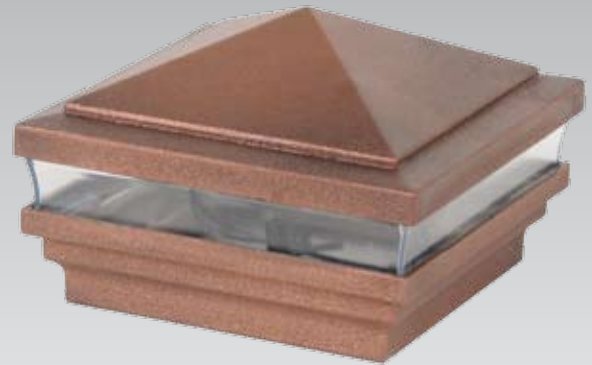

LMT Mercer Group, Inc. will also set the pace for new innovations by employing the industry's best. We will be creative not only with the development of new products, but with manufacturing, distribution and sales. We will use all resources available to us in order to make our customers the most competitive they can be, since we are not only their vendor but also their partner.

Anthony Lesenskyj
President

LMT Mercer Group, Inc. was formed in 1987 and supplies the vinyl and wood composite fence and deck industry with high quality component parts. Today, LMT is the largest manufacturer of vinyl fence, deck and railing accessories in the U.S. and Canada, offering more than 950 products from which to choose. We manufacture a broad range of products designed to meet the needs of a diverse and demanding customer base, introducing at least 20 new products each year.

Headquartered in Lawrenceville NJ, we operate manufacturing plants in New Jersey and Ohio, with distribution centers in New Jersey, Ohio and Utah.

LMT uses automatic high-cavitation tooling to sustain its competitive edge. LMT operates 33 state-of-the-art injection molding machines equipped with servo-robotics and nitrogen gas-assist capabilities. Machine sizes range from 60 to 1,000 tons.

Dedicated Customer Service and Sales teams ensure that customers receive individual attention and care throughout the order process.