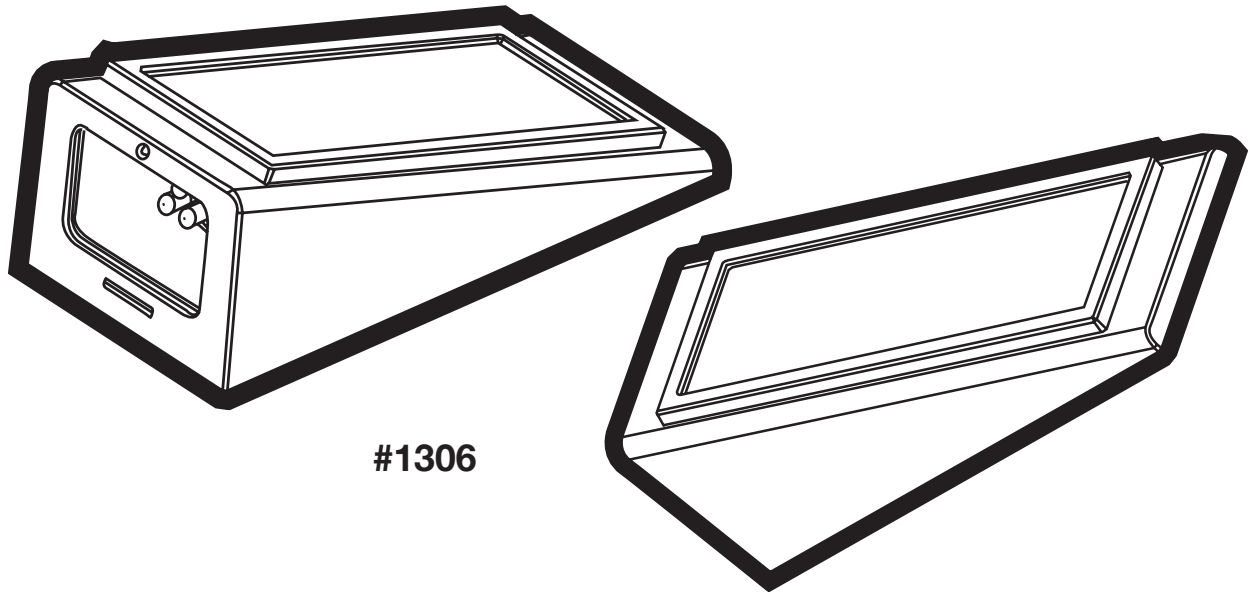

# GALAXY SOLAR WEDGE LIGHT SPECIAL OFFER

#1306

## GALAXY SOLAR WEDGE ACCENT LIGHT

- ULTRABRIGHT 3 LED LIGHTS
- 3 RECHARGEABLE NICAD BATTERIES
- ATTACHES TO MOST SURFACES, INCLUDES SCREWS AND 6" DOUBLE-SIDED TAPE
- NO WIRING REQUIRED / AUTO ON/OFF.

White & Almond