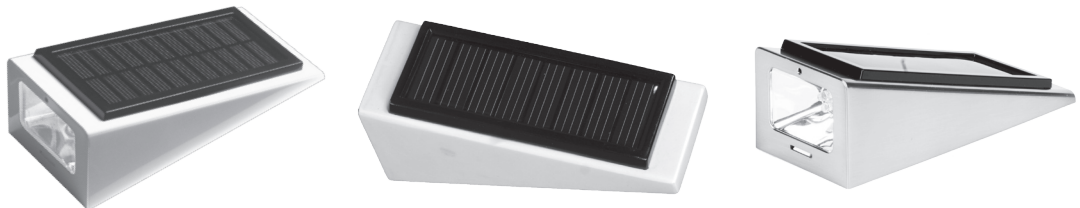

# GALAXY SOLAR WEDGE LIGHT SPECIAL OFFER

#1306

## GALAXY SOLAR WEDGE ACCENT LIGHT

- ULTRABRIGHT 3 LED LIGHTS
- 3 RECHARGEABLE NICAD BATTERIES
- ATTACHES TO MOST SURFACES, INCLUDES SCREWS AND 6" DOUBLE-SIDED TAPE
- NO WIRING REQUIRED / AUTO ON/OFF.

White & Almond

THIS SPECIAL PRICE OFFER ON LMT GALAXY SOLAR WEDGE ACCENT LIGHTS IS YOUR OPPORTUNITY TO INCREASE SALES WITH THE EVER INCREASING MARKET FOR SOLAR LIGHTING. PRESENT YOUR CUSTOMERS WITH A LIGHTING OPTION FOR THEIR DECK RAILING, FENCE POSTS, AND OTHER OUTDOOR APPLICATIONS.