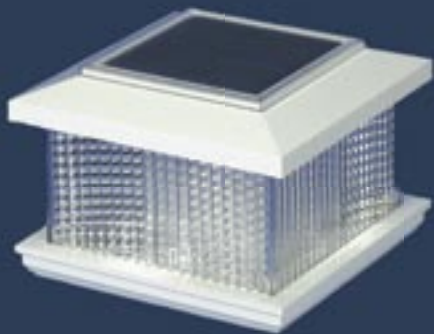

Galaxy Lights Up The Night

Create just the right amount of lighting with the Galaxy Solar Wedge Accent Lights and Post Caps. Solar lighting generates a warm and inviting environment for you to enjoy every night. No wiring needed, which means the lights can be used almost anywhere. The lights are very simple to install and need no painting. They are available in White and LMT Almond.

Wedge Accent Lights

The Solar Wedge Accent Lights Feature three bright LED lights that cast a beam of light over 15 feet in length. These high quality, compact solar accent lights attach to most surfaces with screws or double-sided tape, both of which are included. Long-life dual Ni-Cad rechargeable batteries ensure that the accent lights stay lit throughout the night. Attach the Wedge to:

Arbors, Pergolas, Trellises, Fencing, Handrails, Entry Ways, Gates, Garage Doors, Address signs, Mailbox Posts, Decks, Steps, Ramps and Sheds.

Solar Post Caps

The versatile Solar Post Caps attach to 4" x 4" or 5" x 5" posts on fences, decks and railing. All Solar Caps come with an adapter to ensure a snug fit on both 4" x 4" and 5" x 5" posts. Four bright LED lights combined with a solar photocell ensure that the lights stay bright for up to 12 hours. Long-life dual Ni-Cad rechargeable batteries are included.